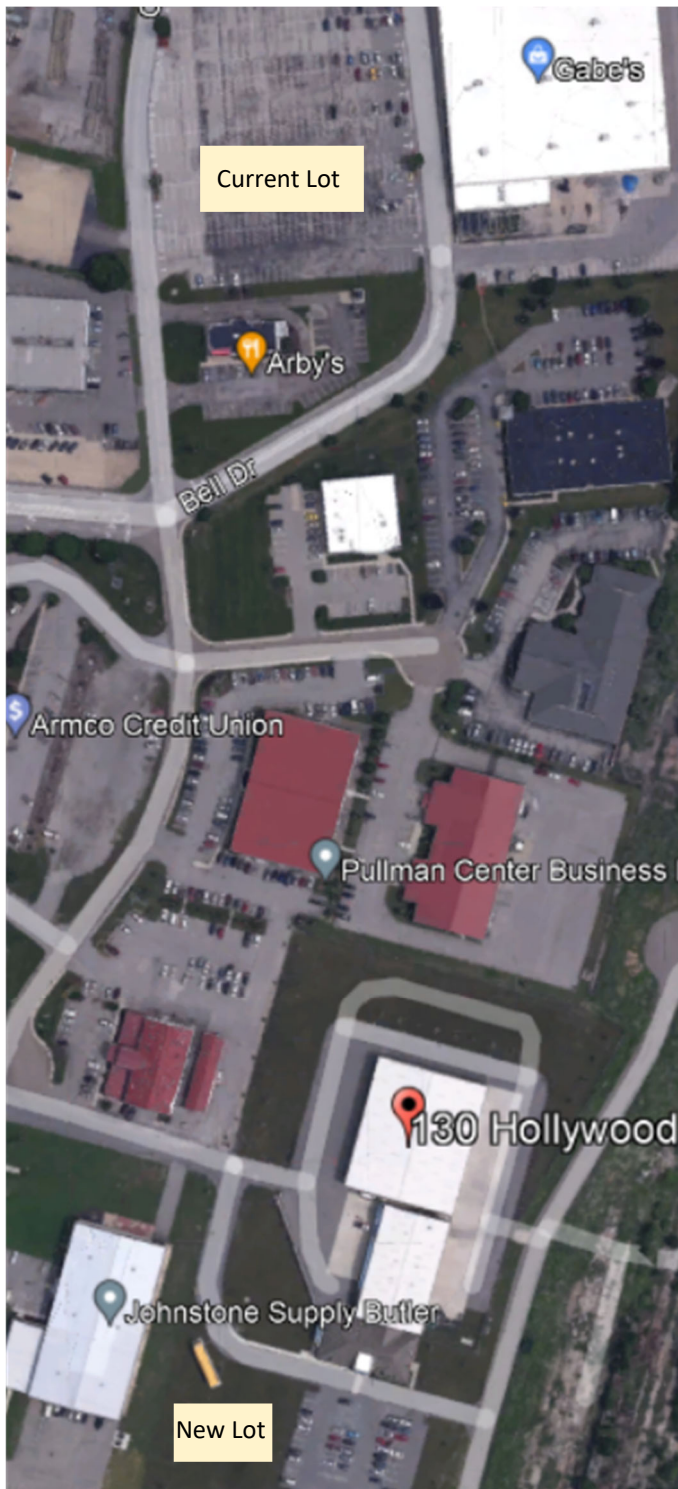

# Pullman Square Commuters

## PARKING LOT CHANGE 1.3.2022

Our new passenger wait area is not yet complete but our new park n ride lot will be available starting January 3, 2022. The commuter parking at Gabe's will move to 130 Hollywood Drive.