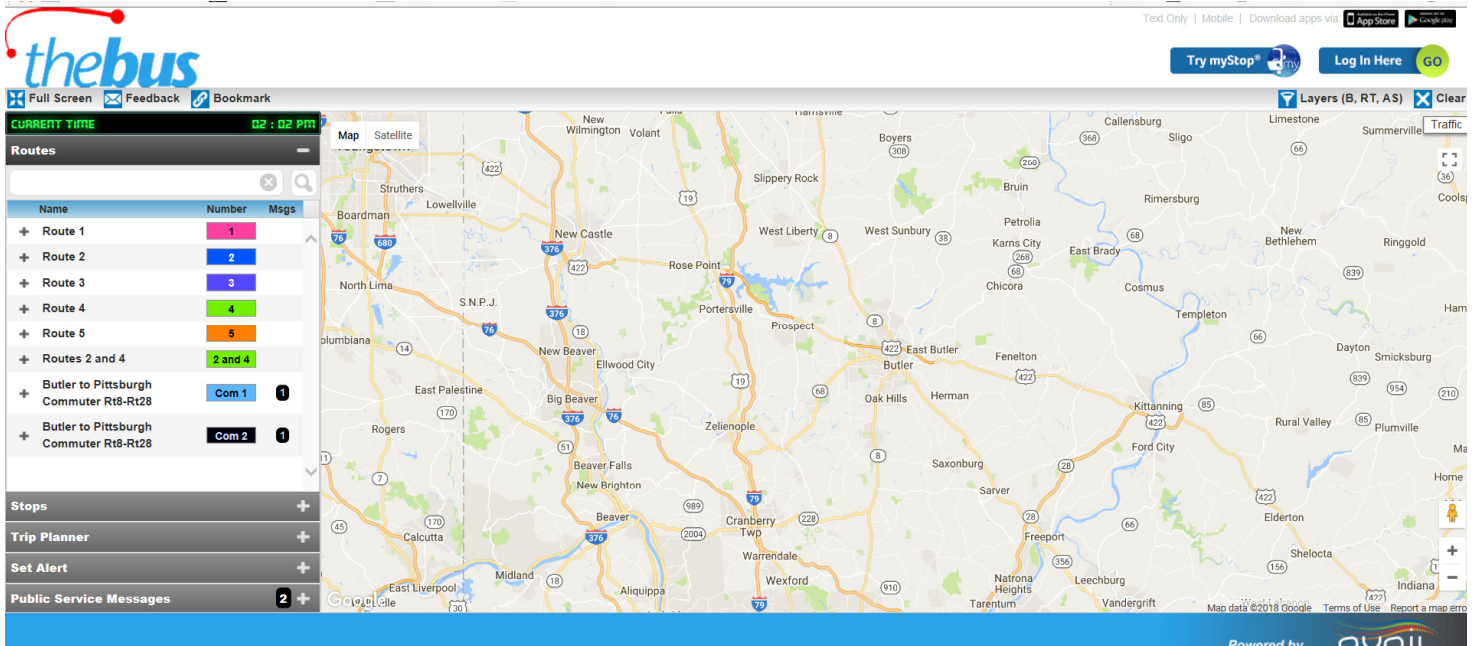

Real Time Bus Information at Your Fingertips....

www.butlertransit.com - Bus Tracker Tab

EMAIL OR TEXTS ALERTS

- Visit www.butlertransit.com and choose the Bus Tracker tab.
- In the top right hand corner, choose “Log In Here” and create an account.
- An email verification code will be sent to your email. Once you verify your email with the verification code, click the gear by your email address and choose “Profile”
- Fill in your information. If you want text messages as well as emails you must put your phone number in and use the text verification code. Here you may set quiet times you do not want to receive messages.
- When you have completed your information, select the “My Subscriptions” tab. Here you can subscribe to specific routes, stops, etc. **To receive messages via email or texts you must click the “Subscribe to Route Messages” or “Public Messages” box.**

REAL TIME BUS INFO - Via Website or Apps

- www.butlertransit.com - To obtain real time bus information visit the Butler Transit Authority website and choose the “Live Route Maps” tab. Choose the Commuter Route you would like information on and the route will be displayed. Click on a stop and the next stop times will be displayed.
- Download the MyStop App from the app store or google play. Once the app is downloaded, choose the Bus logo.

STOP	STOP ID
Downtown Butler Terminal	2
Pullman Square PNR	501
Days Inn (Flag Stop)	502
Mike Kelly Dealership (Flag stop)	503
Dinnerbell Rd. (Flag stop)	508
Glade Run Church PRN	504
Gibsonia Rd. (Flag Stop)	509
Wildwood Rd. (Flag Stop)	510
Duncan Avenue PNR	511
Rt. 28 Ramp (Timepoint)	512
7th & Smithfield	506
Allegheny T-Station	514
Allegheny Station Bay 3	515
10th & Liberty	516
Edco Park PNR	517
Route 528/I-79 PNR	518
North Side T-Station	519