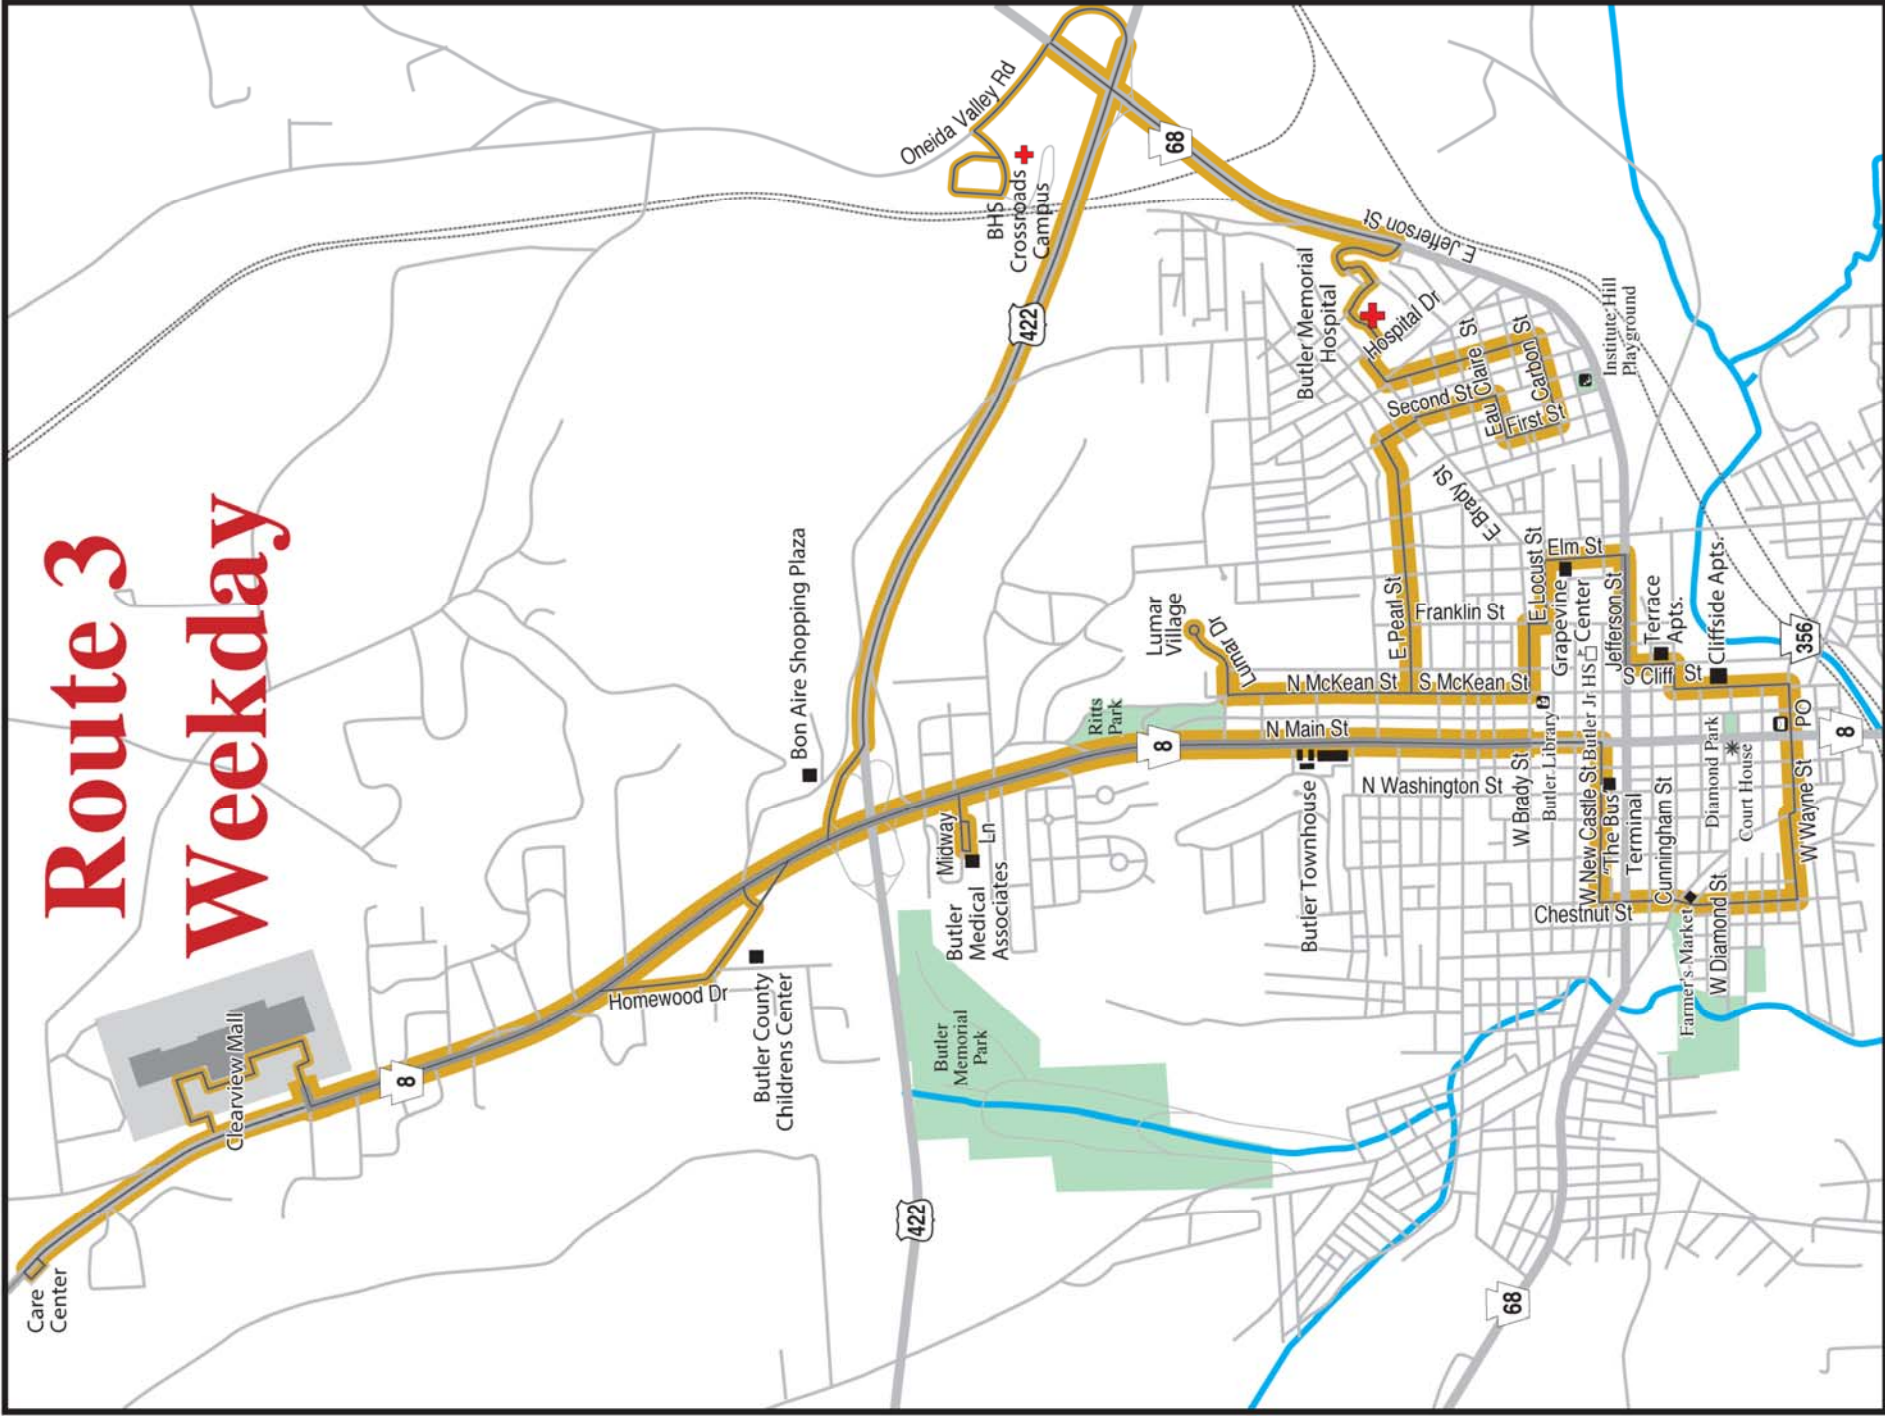

Route 3 Weekday

ROUTE 5 Schedule

Route 5 is Monday through Friday only - NO WEEKEND SERVICE

Revised
12-18

ROUTE 5 TIME POINTS	TRIP 1	TRIP 2	TRIP 3	TRIP 4	TRIP 5	TRIP 6	TRIP 7	TRIP 8	TRIP 9	TRIP 10
Terminal	7:00 AM	8:15 AM	9:30 AM	10:45 AM	12:50 PM	2:05 PM	3:20 PM	4:35 PM	5:50 PM	7:00 PM
Wayne @ Main	7:03 AM	8:18 AM	9:33 AM	10:48 AM	12:53 PM	2:08 PM	3:23 PM	4:38 PM	5:53 PM	7:03 PM
Cliffside Apts	7:04 AM	8:19 AM	9:34 AM	10:49 AM	12:54 PM	2:09 PM	3:24 PM	4:39 PM	5:54 PM	7:04 PM
Terrace Apts	7:06 AM	8:21 AM	9:36 AM	10:51 AM	12:56 PM	2:11 PM	3:26 PM	4:41 PM	5:56 PM	7:06 PM
Brady @ McKean	7:08 AM	8:23 AM	9:38 AM	10:53 AM	12:58 PM	2:13 PM	3:28 PM	4:43 PM	5:58 PM	7:08 PM
Brady @ Chestnut	7:10 AM	8:25 AM	9:40 AM	10:55 AM	1:00 PM	2:15 PM	3:30 PM	4:45 PM	6:00 PM	7:10 PM
Family Video	7:11 AM	8:26 AM	9:41 AM	10:56 AM	1:01 PM	2:16 PM	3:31 PM	4:46 PM	6:01 PM	7:11 PM
New Castle @ 6th	7:12 AM	8:27 AM	9:42 AM	10:57 AM	1:02 PM	2:17 PM	3:32 PM	4:47 PM	6:02 PM	7:12 PM
New Castle @ Alameda Plaza	7:15 AM	8:30 AM	9:45 AM	11:00 AM	1:05 PM	2:20 PM	3:35 PM	4:50 PM	6:05 PM	7:15 PM
VA Health Care Duffy Rd	7:20 AM	8:35 AM	9:50 AM	11:05 AM	1:10 PM	2:25 PM	3:40 PM	4:55 PM	—	—
Thompson Greene Apts	7:22 AM	8:37 AM	9:52 AM	11:07 AM	1:12 PM	2:27 PM	3:42 PM	4:57 PM	—	—
Walmart	7:24 AM	8:39 AM	9:54 AM	11:09 AM	1:14 PM	2:29 PM	3:44 PM	4:59 PM	6:08 PM	7:18 PM
Butler Crossing (\$ Tree, Kohls)	7:27 AM	8:42 AM	9:57 AM	11:12 AM	1:17 PM	2:32 PM	3:47 PM	5:02 PM	6:11 PM	7:21 PM
Moraine Plaza @ Staples (Sam's, Harbor Freight, Lowes)	7:31 AM	8:46 AM	10:01 AM	11:16 AM	1:21 PM	2:36 PM	3:51 PM	5:06 PM	6:15 PM	7:25 PM
Eberhart @ Rt. 68	7:35 AM	8:50 AM	10:05 AM	11:20 AM	1:25 PM	2:40 PM	3:55 PM	5:10 PM	6:19 PM	7:29 PM
Benbrook	7:38 AM	8:53 AM	10:08 AM	11:23 AM	1:28 PM	2:43 PM	3:58 PM	5:13 PM	—	—
Stirling Village	7:43 AM	8:58 AM	10:13 AM	11:28 AM	1:33 PM	2:48 PM	4:03 PM	5:18 PM	6:21 PM	7:31 PM
Duffy @ Whitestown	7:46 AM	9:01 AM	10:16 AM	11:31 AM	1:36 PM	2:51 PM	4:06 PM	5:21 PM	6:24 PM	7:34 PM
Whitestown @ Post Office	7:49 AM	9:04 AM	10:19 AM	11:34 AM	1:39 PM	2:54 PM	4:09 PM	5:24 PM	6:27 PM	7:37 PM
Renaissance @ Bell	7:51 AM	9:06 AM	10:21 AM	11:36 AM	1:41 PM	2:56 PM	4:11 PM	5:26 PM	6:29 PM	7:39 PM
Woody Drive	7:52 AM	9:07 AM	10:22 AM	11:37 AM	1:42 PM	2:57 PM	4:12 PM	—	—	—
Pullman Square (Kmart, Sav-a-lot)	7:54 AM	9:09 AM	10:24 AM	11:39 AM	1:44 PM	2:59 PM	4:14 PM	5:27 PM	6:30 PM	7:40 PM
6th @ Pillow	7:56 AM	9:11 AM	10:26 AM	11:41 AM	1:46 PM	3:01 PM	4:16 PM	5:29 PM	6:32 PM	7:42 PM
Cunningham @ Chestnut	7:58 AM	9:13 AM	10:28 AM	11:43 AM	1:48 PM	3:03 PM	4:18 PM	5:31 PM	6:34 PM	7:44 PM
Terminal	8:02 AM	9:17 AM	10:32 AM	11:47 AM	1:52 PM	3:07 PM	4:22 PM	5:35 PM	6:38 PM	7:48 PM