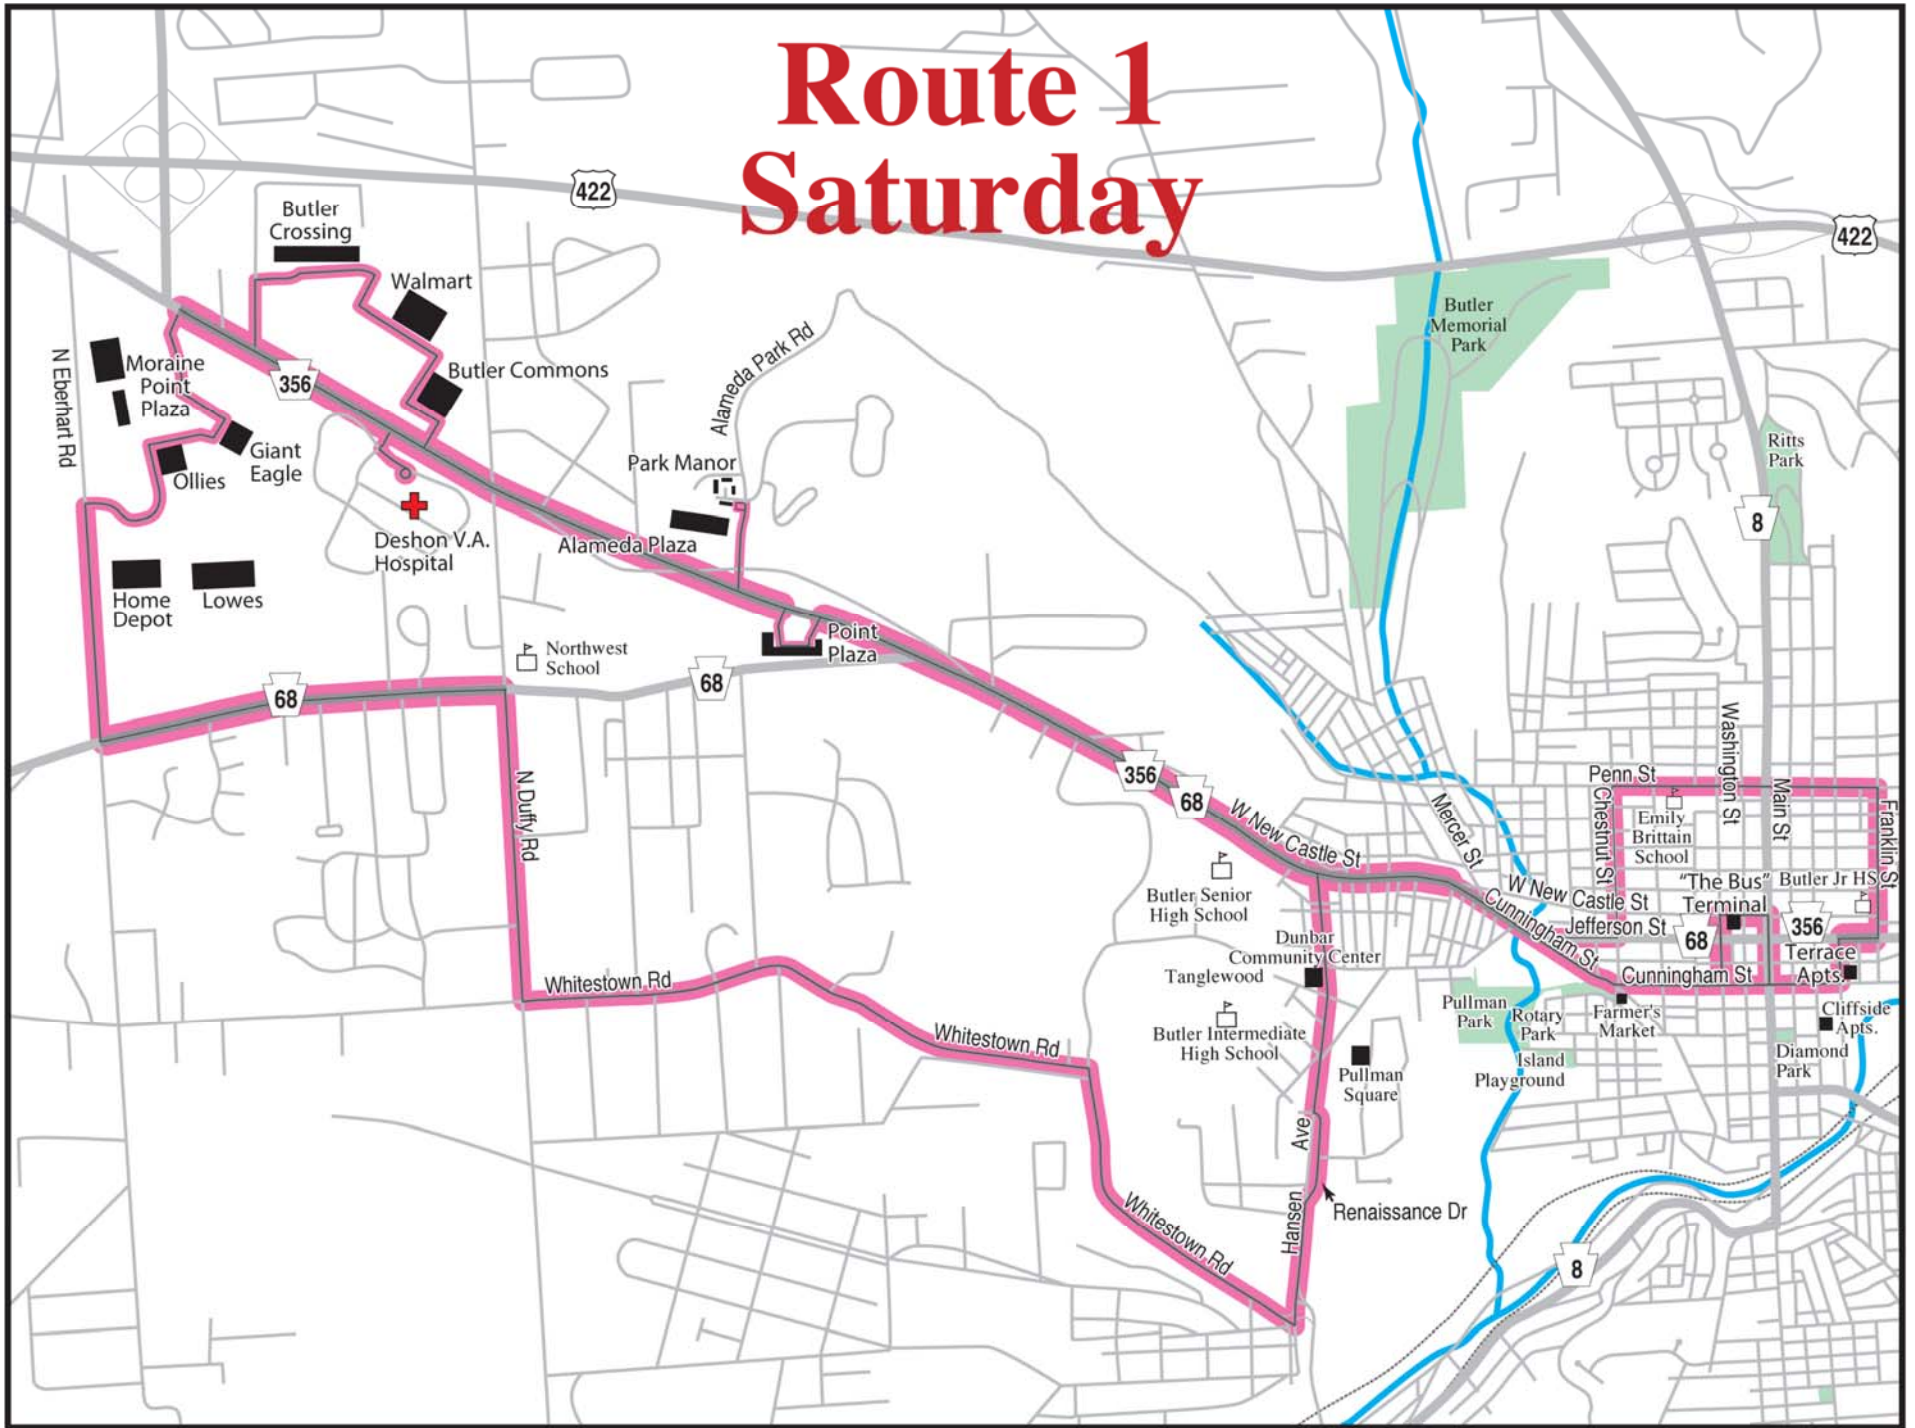

Route 1 Saturday