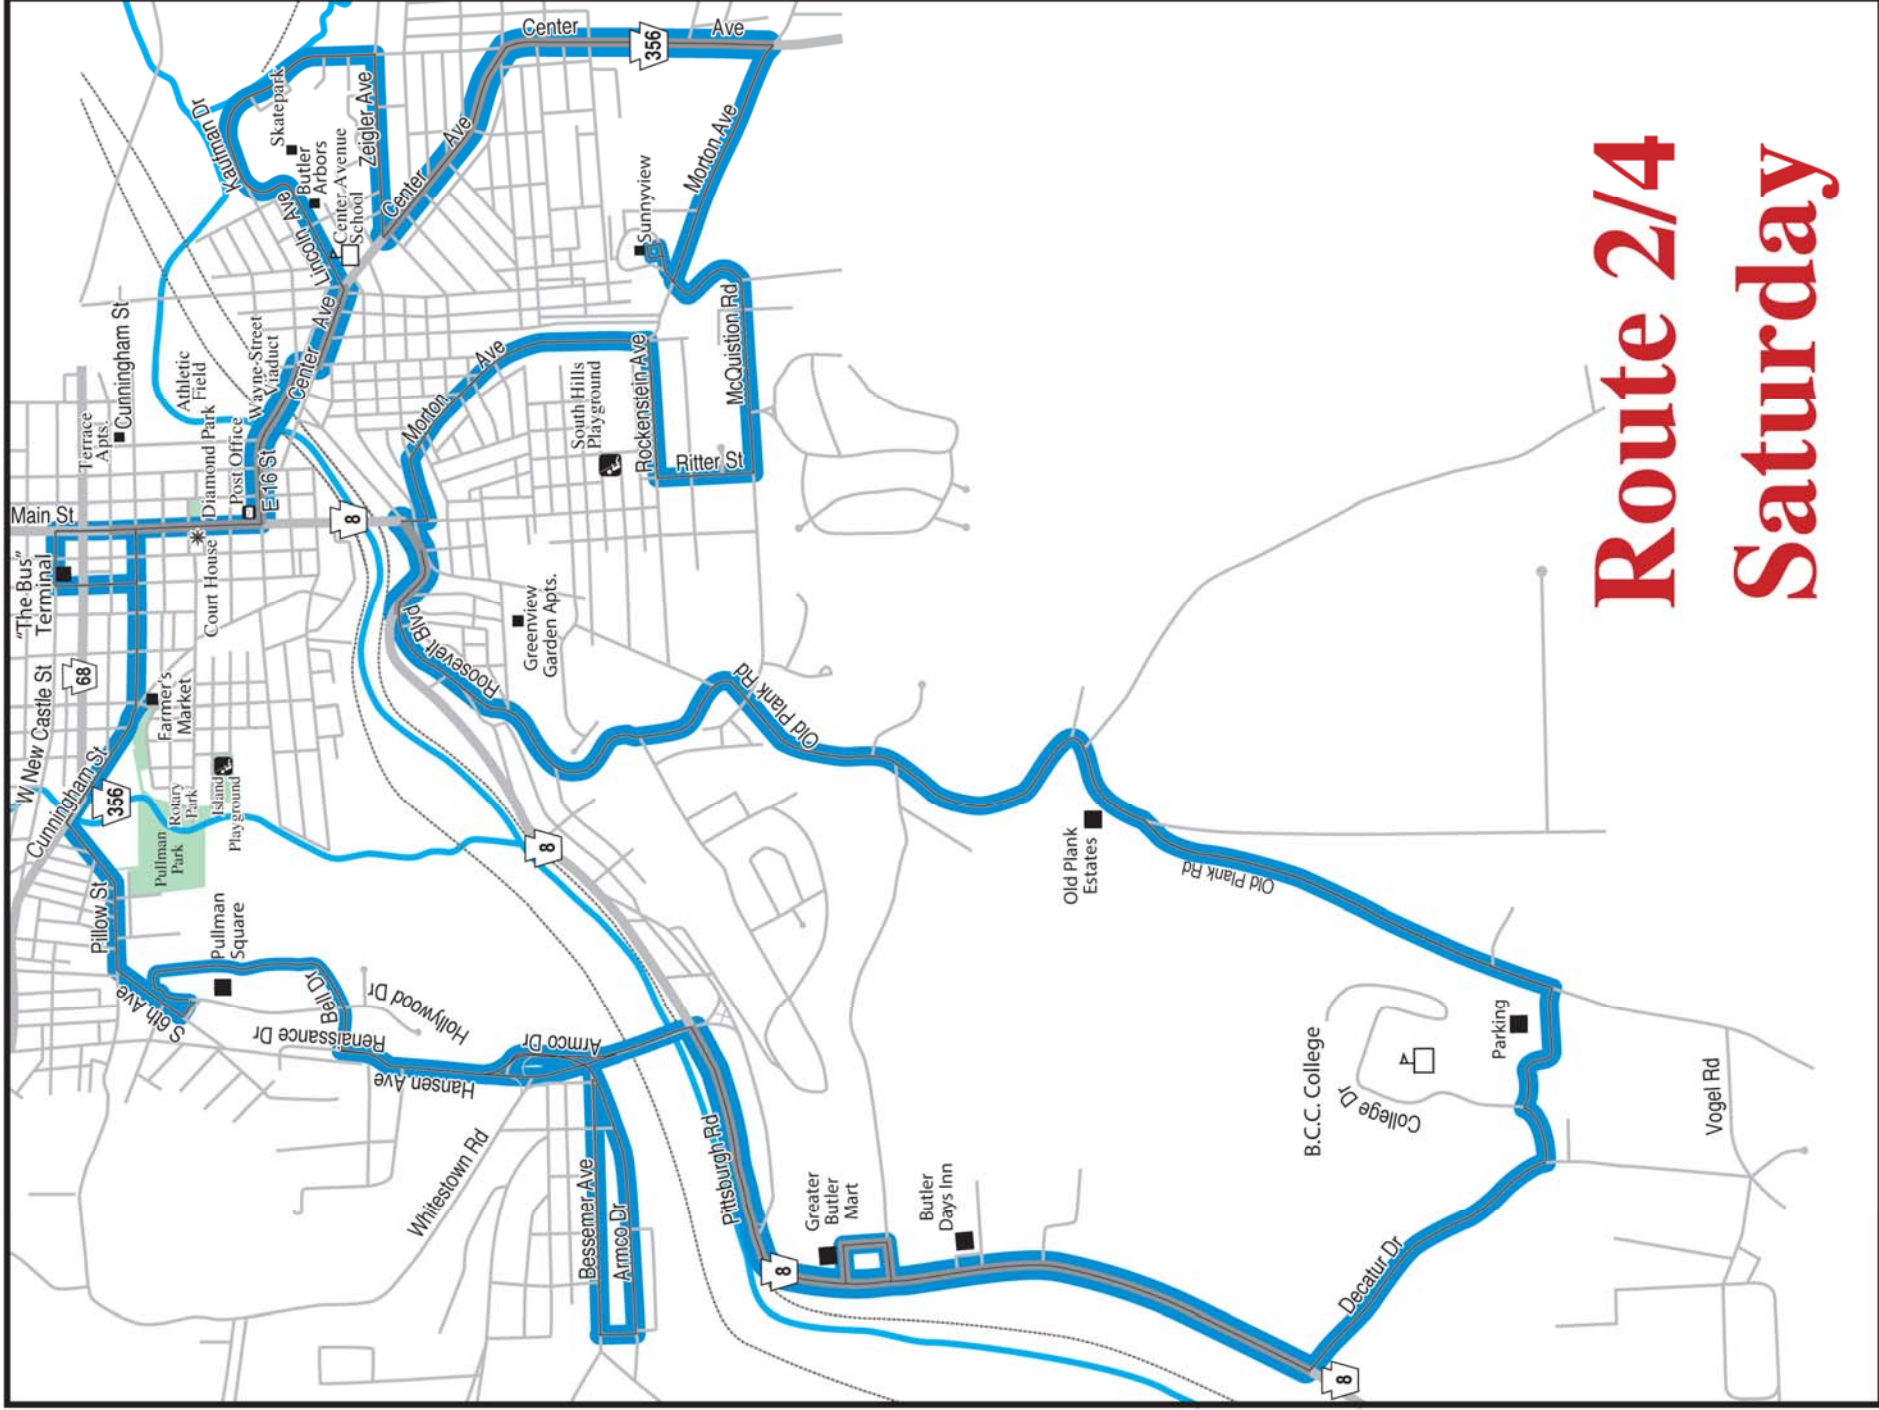

Route 1 Saturday

ROUTE 2/4 Saturday Schedule

 Revised
12-18

ROUTE 2 TIME POINTS	TRIP 1	TRIP 2	TRIP 3	TRIP 4	TRIP 5	TRIP 6	TRIP 7	TRIP 8	TRIP 9	TRIP 10	TRIP 11
Terminal	8:00 AM	9:10 AM	10:20 AM	11:30 AM	12:40 PM	1:50 PM	3:00 PM	4:10 PM	5:20 PM	6:30 PM	7:40 PM
Lafayette Apts	8:02 AM	9:12 AM	10:22 AM	11:32 AM	12:42 PM	1:52 PM	3:02 PM	4:12 PM	5:22 PM	6:32 PM	7:42 PM
Donut Shop	8:04 AM	9:14 AM	10:24 AM	11:34 AM	12:44 PM	1:54 PM	3:04 PM	4:14 PM	5:24 PM	6:34 PM	7:44 PM
Arbors Apt	8:07 AM	9:17 AM	10:27 AM	11:37 AM	12:47 PM	1:57 PM	3:07 PM	4:17 PM	5:27 PM	6:37 PM	7:47 PM
Kaufman @ Zeigler	8:09 AM	9:19 AM	10:29 AM	11:39 AM	12:49 PM	1:59 PM	3:09 PM	4:19 PM	5:29 PM	6:39 PM	7:49 PM
Center @ Morton	8:12 AM	9:22 AM	10:32 AM	11:42 AM	12:52 PM	2:02 PM	3:12 PM	4:22 PM	5:32 PM	6:42 PM	7:52 PM
Sunnyview	8:15 AM	9:25 AM	10:35 AM	11:45 AM	12:55 PM	2:05 PM	3:15 PM	4:25 PM	5:35 PM	6:45 PM	7:55 PM
Ritter @ Rockenstein	8:17 AM	9:27 AM	10:37 AM	11:47 AM	12:57 PM	2:07 PM	3:17 PM	4:27 PM	5:37 PM	6:47 PM	7:57 PM
Morton @ Fremont	8:19 AM	9:29 AM	10:39 AM	11:49 AM	12:59 PM	2:09 PM	3:19 PM	4:29 PM	5:39 PM	6:49 PM	7:59 PM
Roosevelt @ Greenview	8:22 AM	9:32 AM	10:42 AM	11:52 AM	1:02 PM	2:12 PM	3:22 PM	4:32 PM	5:42 PM	6:52 PM	8:02 PM
Old Plank Estates	8:25 AM	9:35 AM	10:45 AM	11:55 AM	1:05 PM	2:15 PM	3:25 PM	4:35 PM	5:45 PM	6:55 PM	8:05 PM
BC3	8:27 AM	9:37 AM	10:47 AM	11:57 PM	1:07 PM	2:17 PM	3:27 PM	4:37 PM	5:47 PM	6:57 PM	8:07 PM
Route 8 @ Days Inn	8:31 AM	9:41 AM	10:51 AM	12:01 PM	1:11 PM	2:21 PM	3:31 PM	4:41 PM	5:51 PM	7:01 PM	8:11 PM
Greater Butler Mart	8:34 AM	9:44 AM	10:54 AM	12:04 PM	1:14 PM	2:24 PM	3:34 PM	4:44 PM	5:54 PM	7:04 PM	8:14 PM
Bessemer @ Chesapeake	8:38 AM	9:48 AM	10:58 AM	12:08 PM	1:18 PM	2:28 PM	3:38 PM	4:48 PM	5:58 PM	7:08 PM	8:18 PM
Pullman (Kmart, Sav-A-Lot)	8:44 AM	9:54 AM	11:04 AM	12:14 PM	1:24 PM	2:34 PM	3:44 PM	4:54 PM	6:04 PM	7:14 PM	8:24 PM
6th @ Pillow	8:46 AM	9:56 AM	11:06 AM	12:16 PM	1:26 PM	2:36 PM	3:46 PM	4:56 PM	6:06 PM	7:16 PM	8:26 PM
Medicine Shoppe	8:47 AM	9:57 AM	11:07 AM	12:17 PM	1:27 PM	2:37 PM	3:47 PM	4:57 PM	6:07 PM	7:17 PM	8:27 PM
Cunningham @ Chestnut	8:49 AM	9:59 AM	11:09 AM	12:19 PM	1:29 PM	2:39 PM	3:49 PM	4:59 PM	6:09 PM	7:19 PM	8:29 PM
Terminal	8:54 AM	10:04 AM	11:14 AM	12:24 PM	1:34 PM	2:44 PM	3:54 PM	5:04 PM	6:14 PM	7:24 PM	8:34 PM