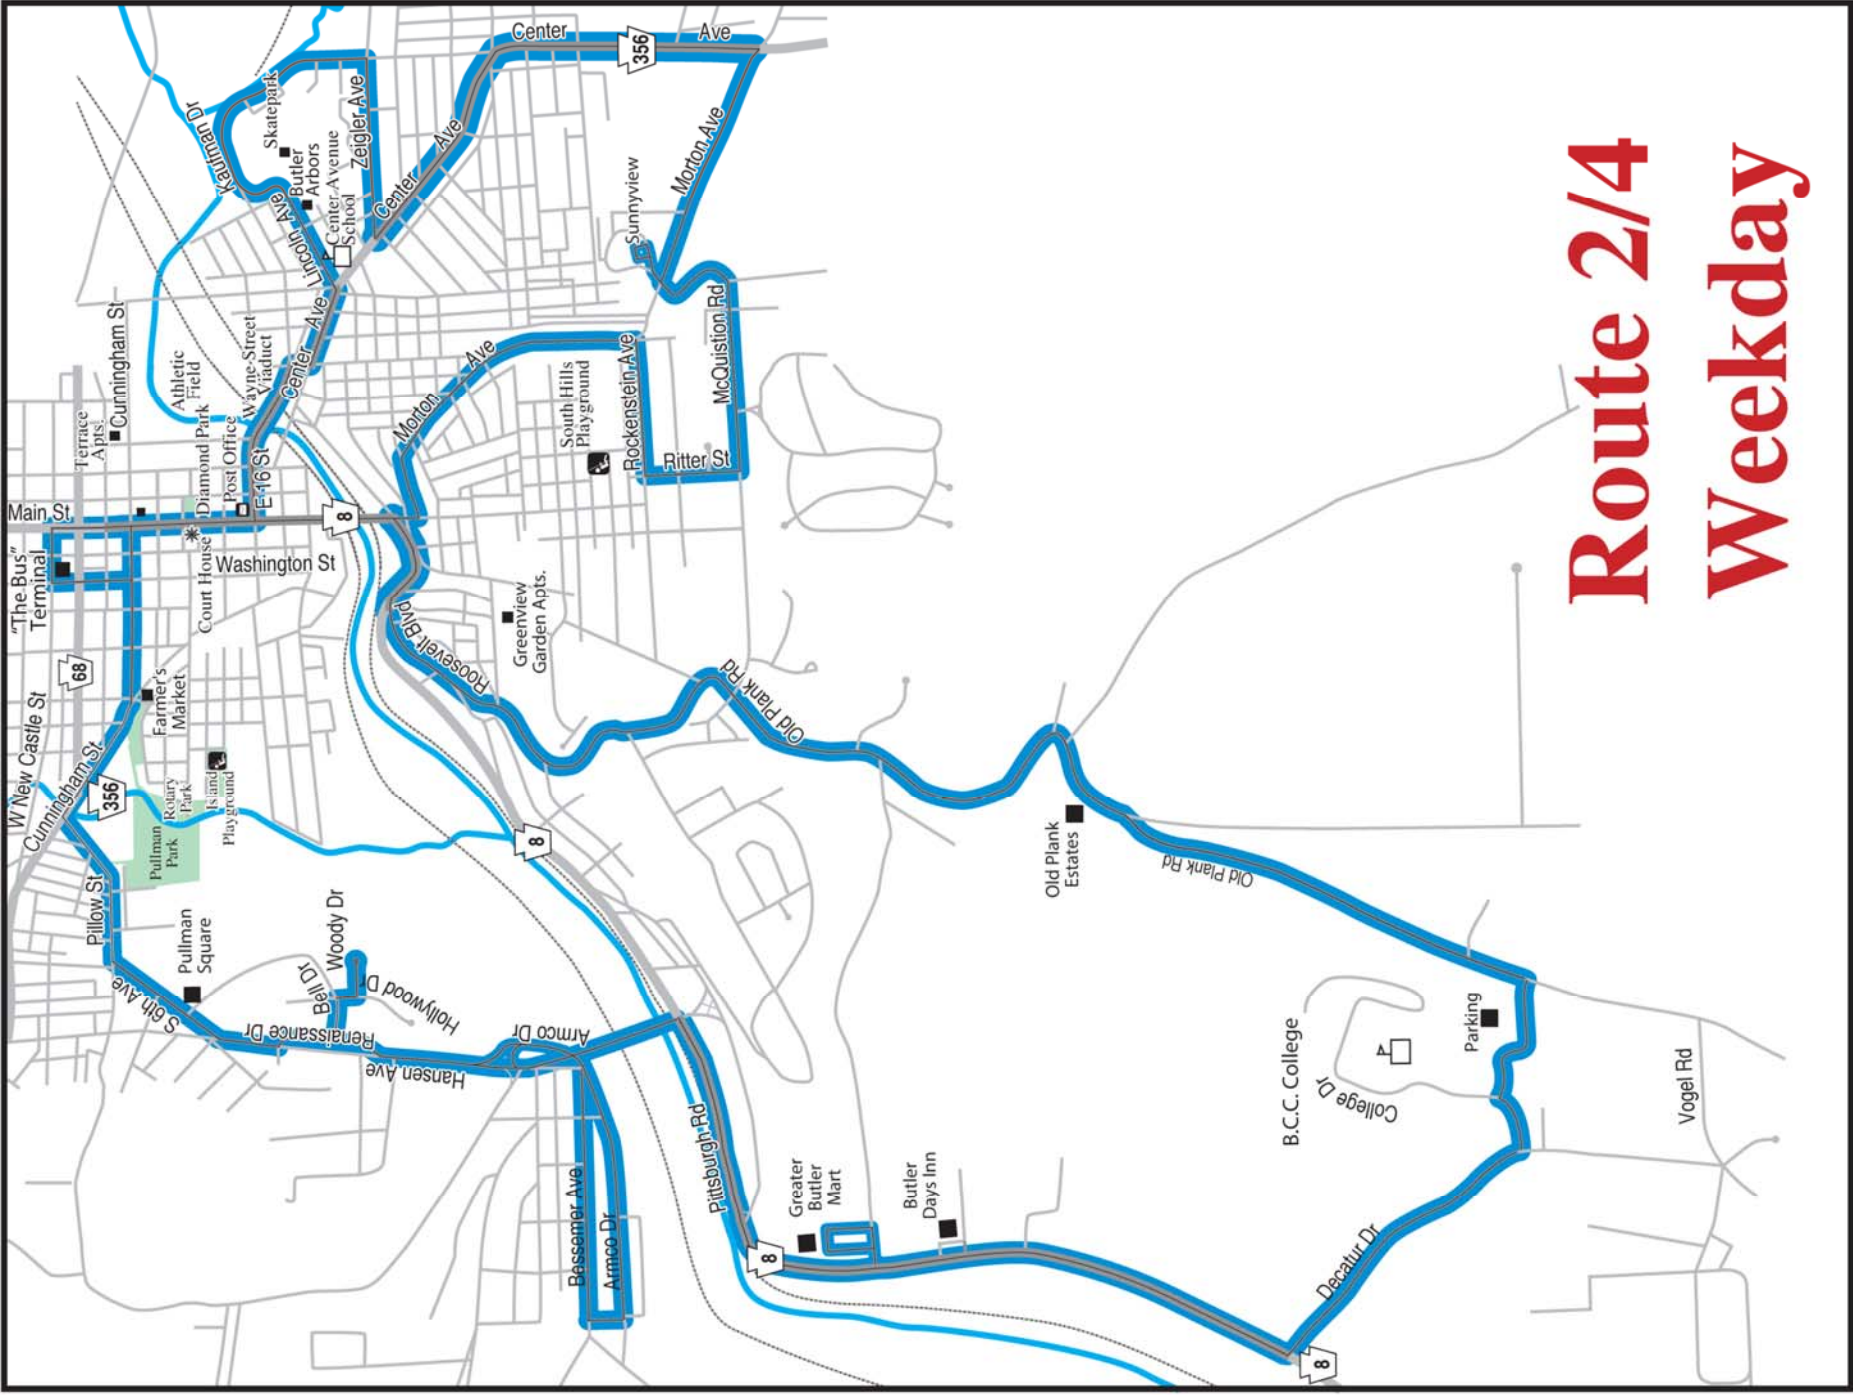

Route 2/4 Weekday