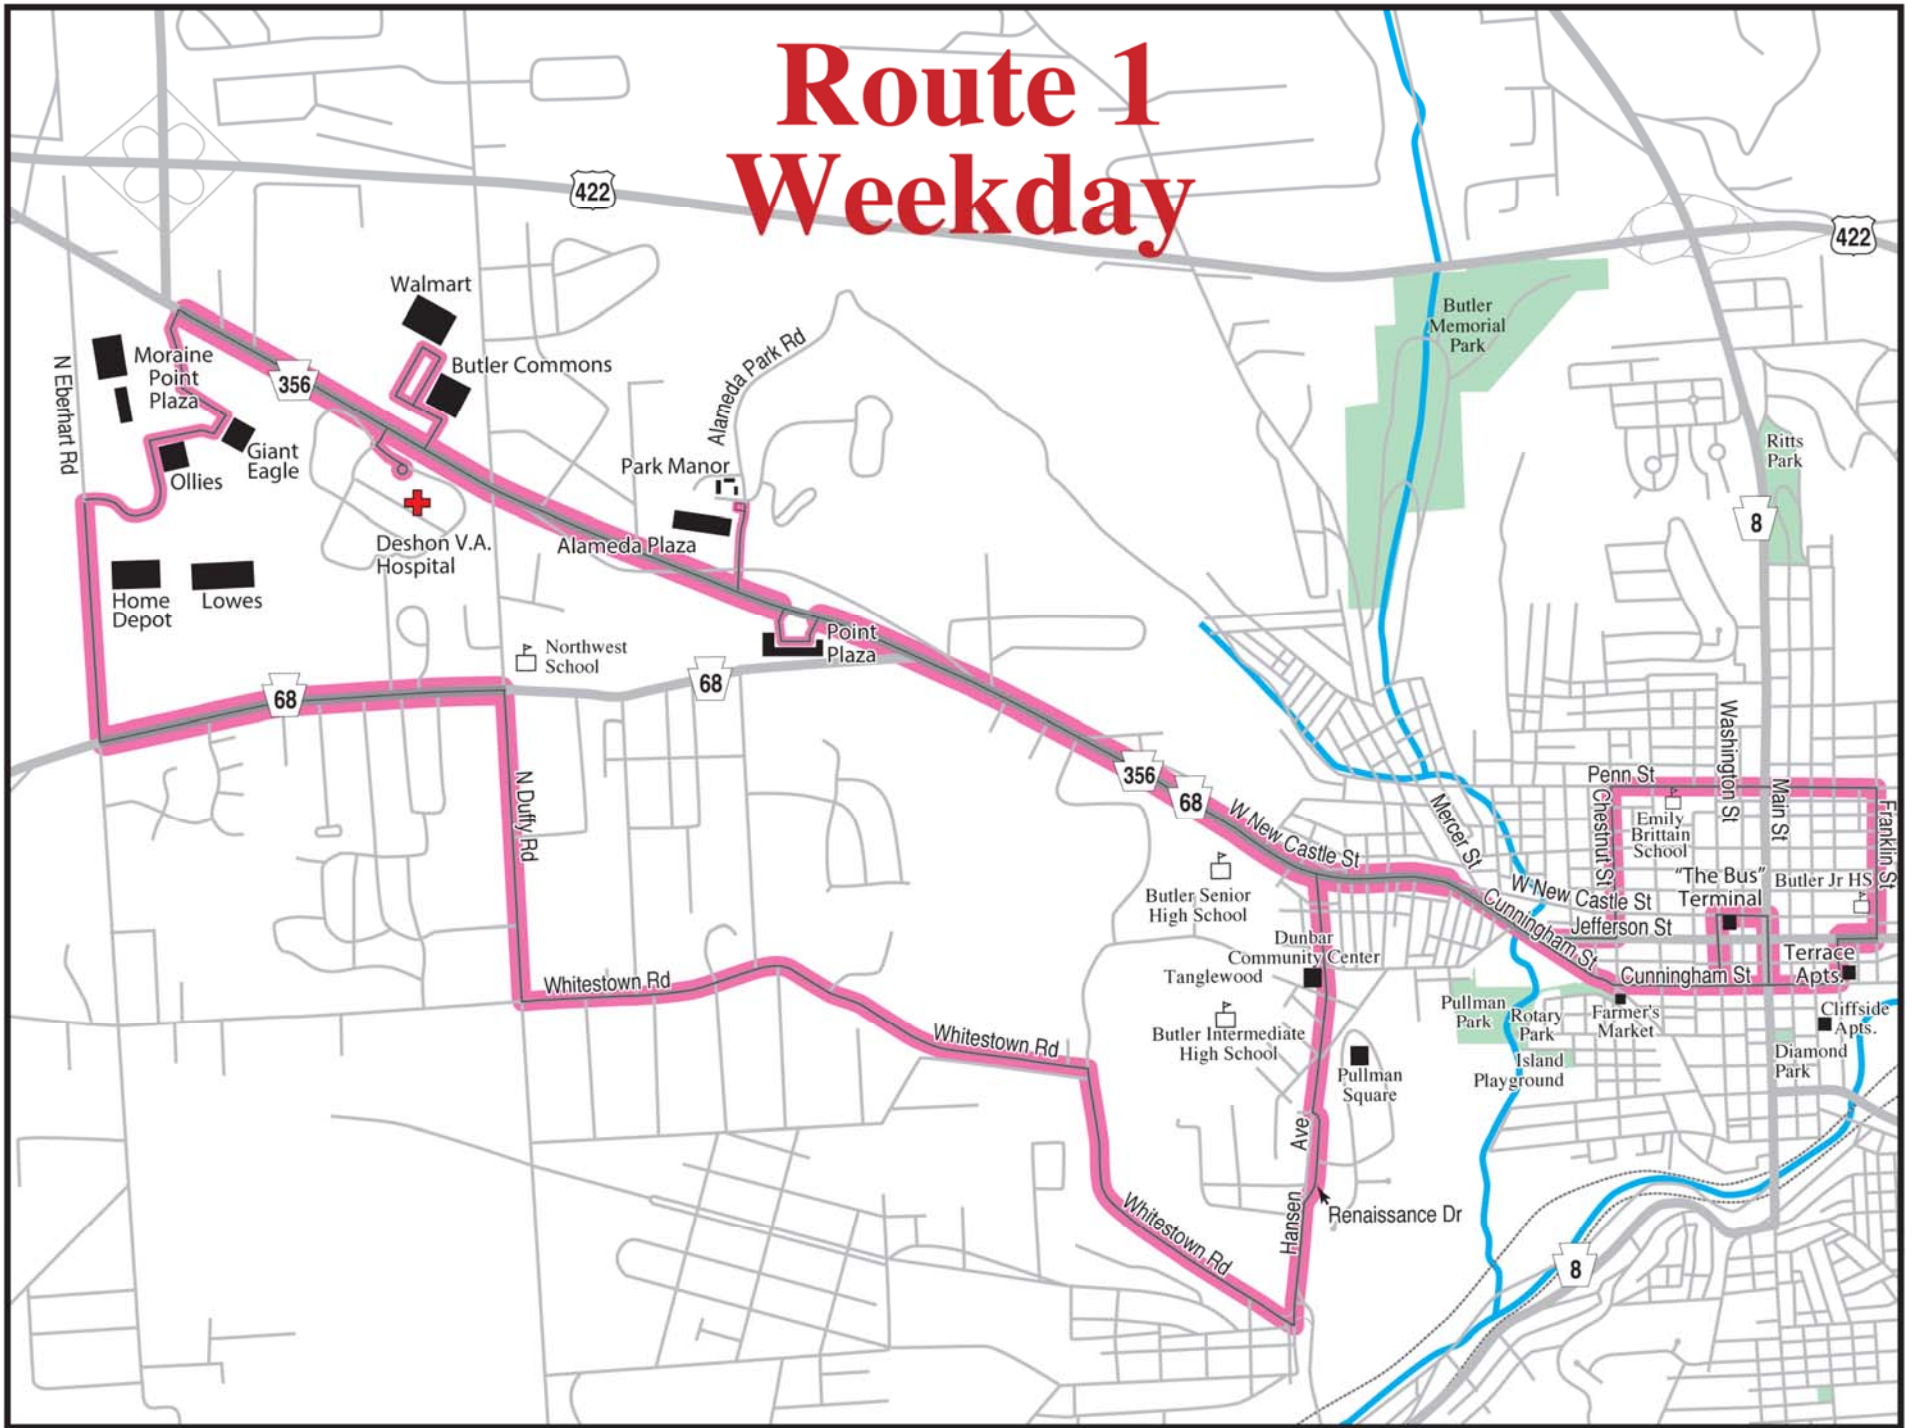

Route 1 Weekday